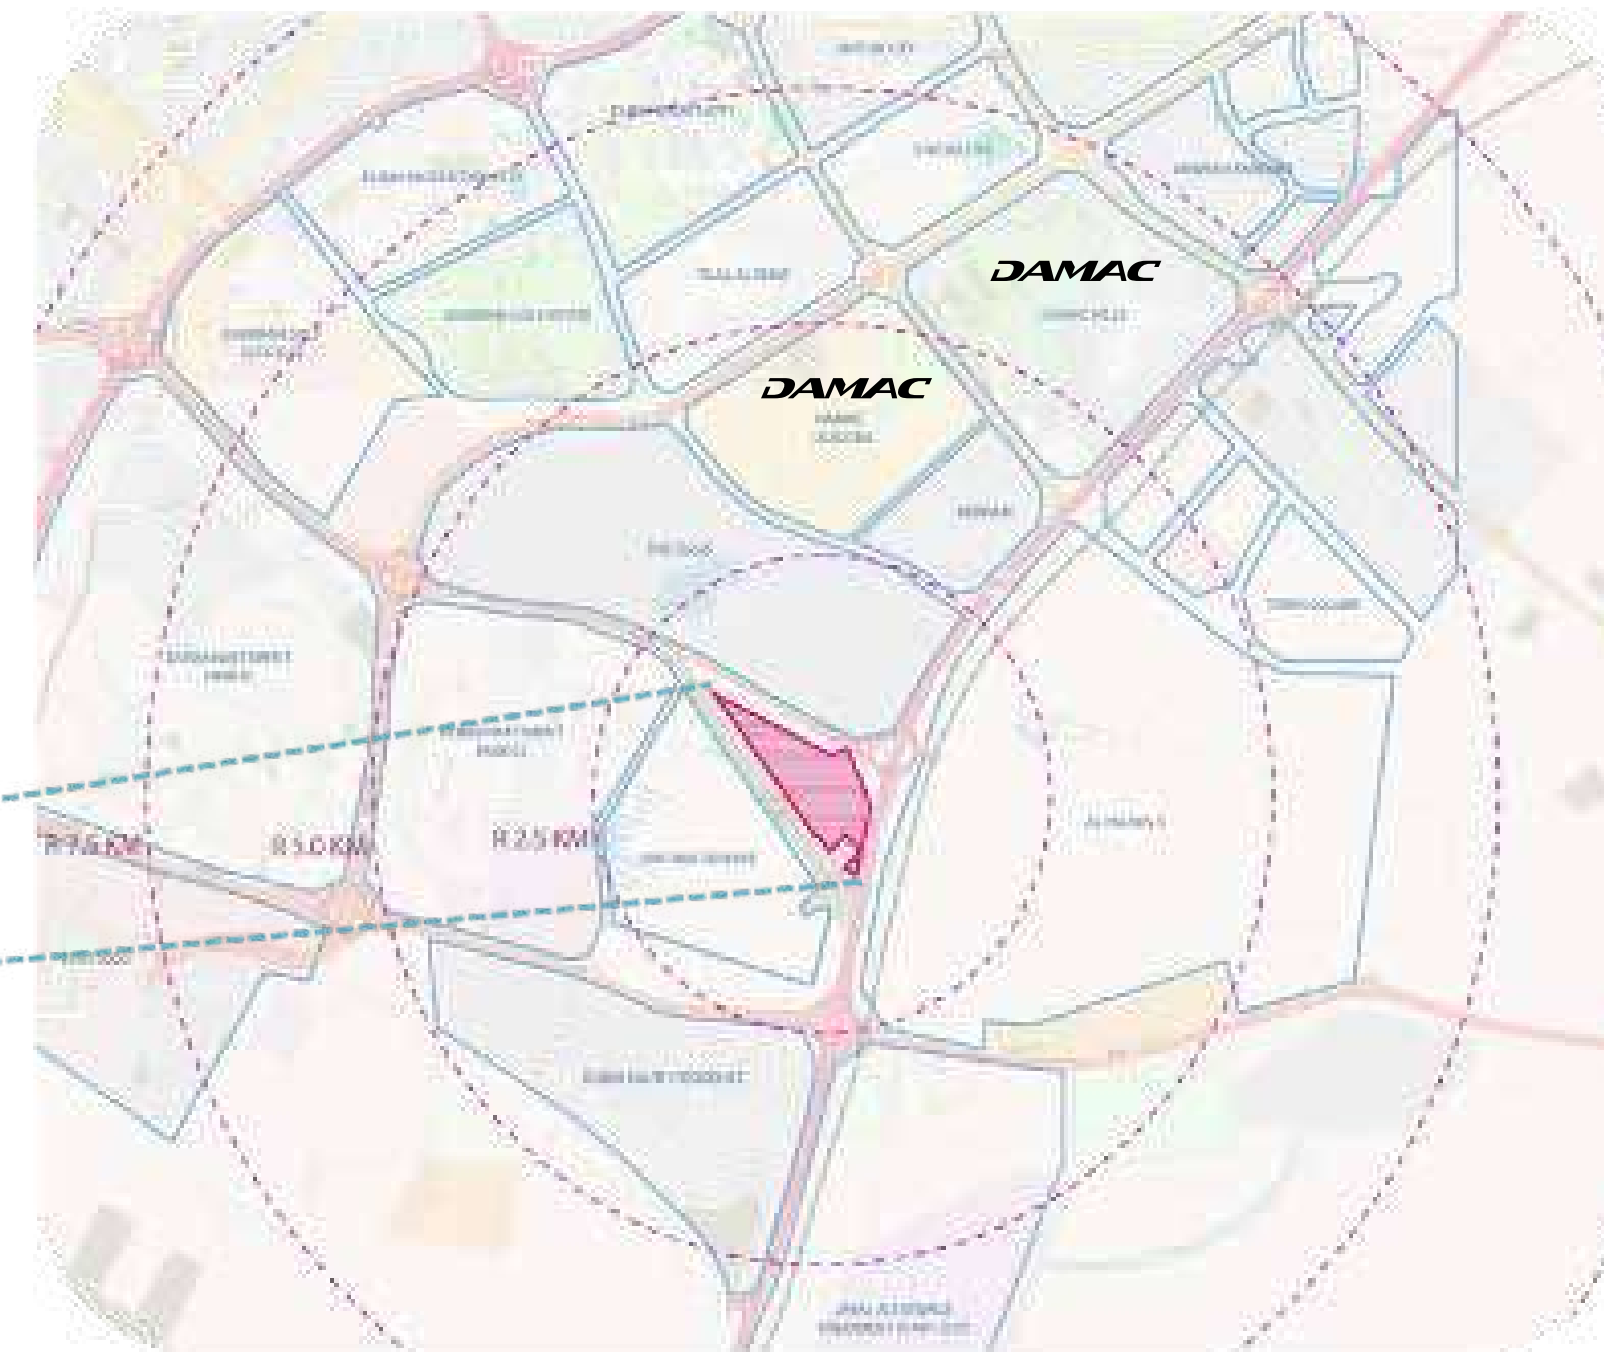

DAMAC

RIVERSIDE

VIEWS

INSPIRATION

DAMAC
RIVERSIDE
VIEWS

CONNECTING...

LOCATION

RIVERSIDE, DUBAI, UAE

DAMAC

RIVERSIDE

VIEWS

EXPO 2020
16 MINUTES

METRO
15 MINUTES

AIRPORT
12 MINUTES

DAMAC MALL
9 MINUTES

DAMAC