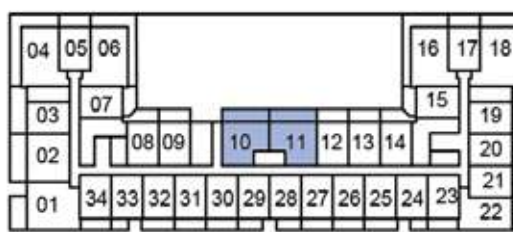

FLOOR PLANS

2 BEDROOMS

Total Saleable Area:
AVG: 95 SQ M / 1022.57 SQ FT

LEVEL 1