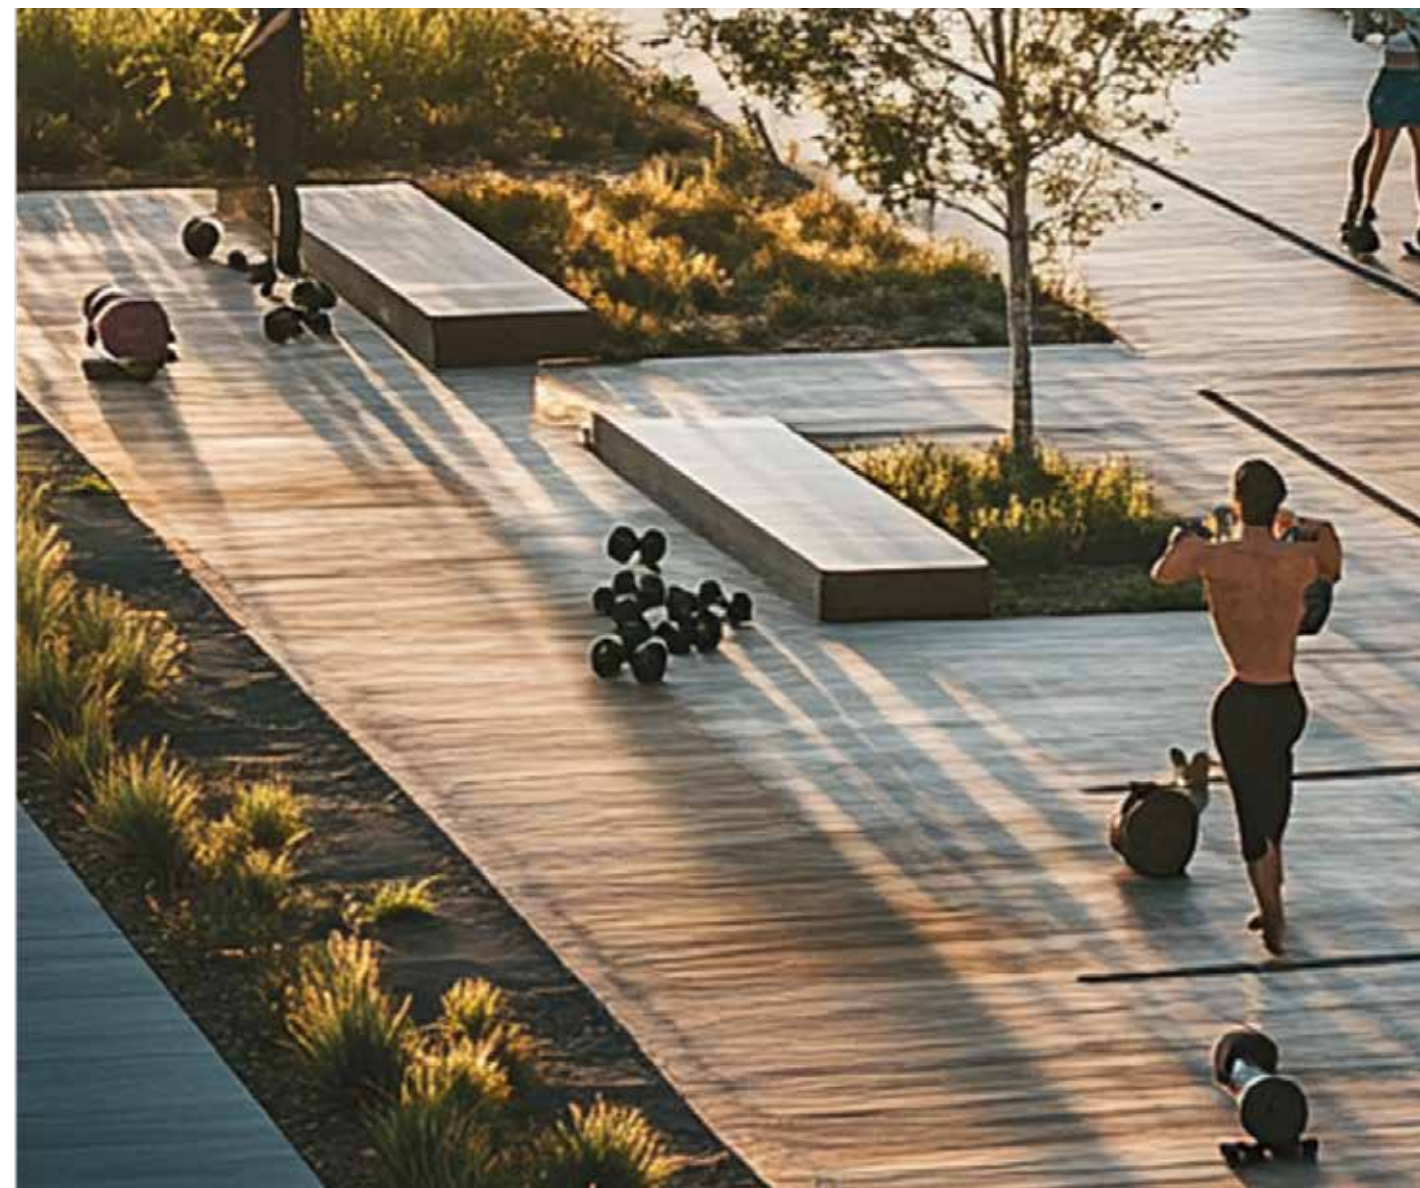

DAMAC
RIVERSIDE
VIEWS

HEALTH & ACTIVITY

DAMAC

RIVERSIDE

VIEWS

WATER VEIN AMENITIES

HEALTH & ACTIVITY

FITNESS BY THE WATER

Cutting-edge aquatic fitness spaces designed for optimal workouts, blending innovation, functionality, and aesthetic appeal for a holistic exercise experience

DAMAC
RIVERSIDE
VIEWS

WATER VEIN AMENITIES

HEALTH & ACTIVITY