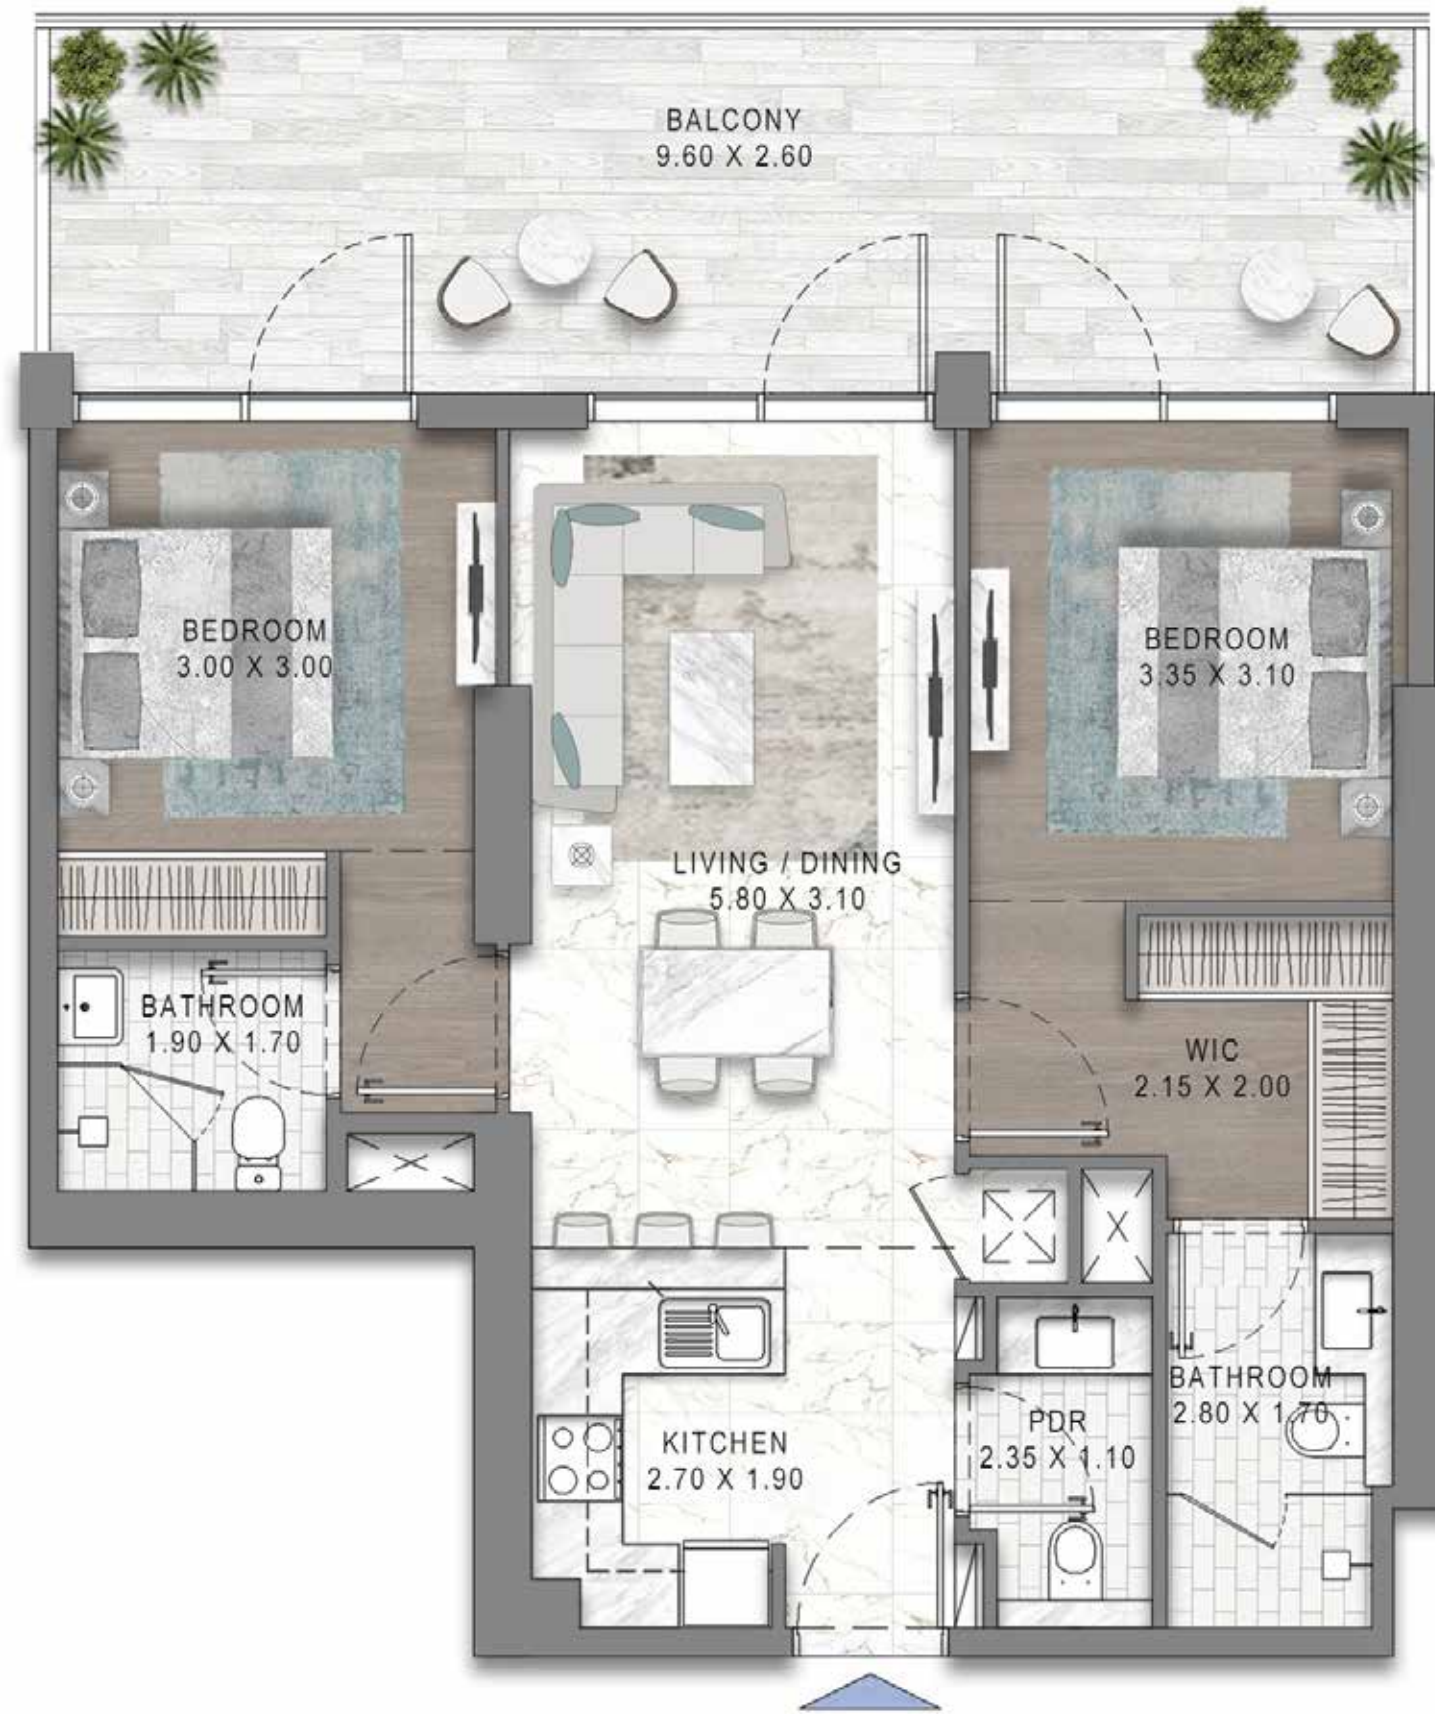

INTERIORS LIVING

DAMAC
RIVERSIDE
VIEWS

INTERIORS DINING

DAMAC
RIVERSIDE
VIEWS

INTERIORS BEDROOM

DAMAC
RIVERSIDE
VIEWS

INTERIORS ENSUITE

DAMAC
RIVERSIDE
VIEWS

FLOOR PLANS

1 BEDROOMS

Total Saleable Area:
AVG: 73.00 SQ M / 785.77 SQ FT

1BR - TYPE A3

LEVEL 1

DAMAC
RIVERSIDE
VIEWS

FLOOR PLANS

2 BEDROOMS

Total Saleable Area:
AVG: 95 SQ M / 1022.57 SQ FT

2BR - TYPE B1

LEVEL 1

FLOOR PLANS

2 BEDROOMS

Total Saleable Area:
AVG: 122.96 SQ M / 1323.53 SQ FT

DAMAC
RIVERSIDE
VIEWS

2BR - TYPE A1