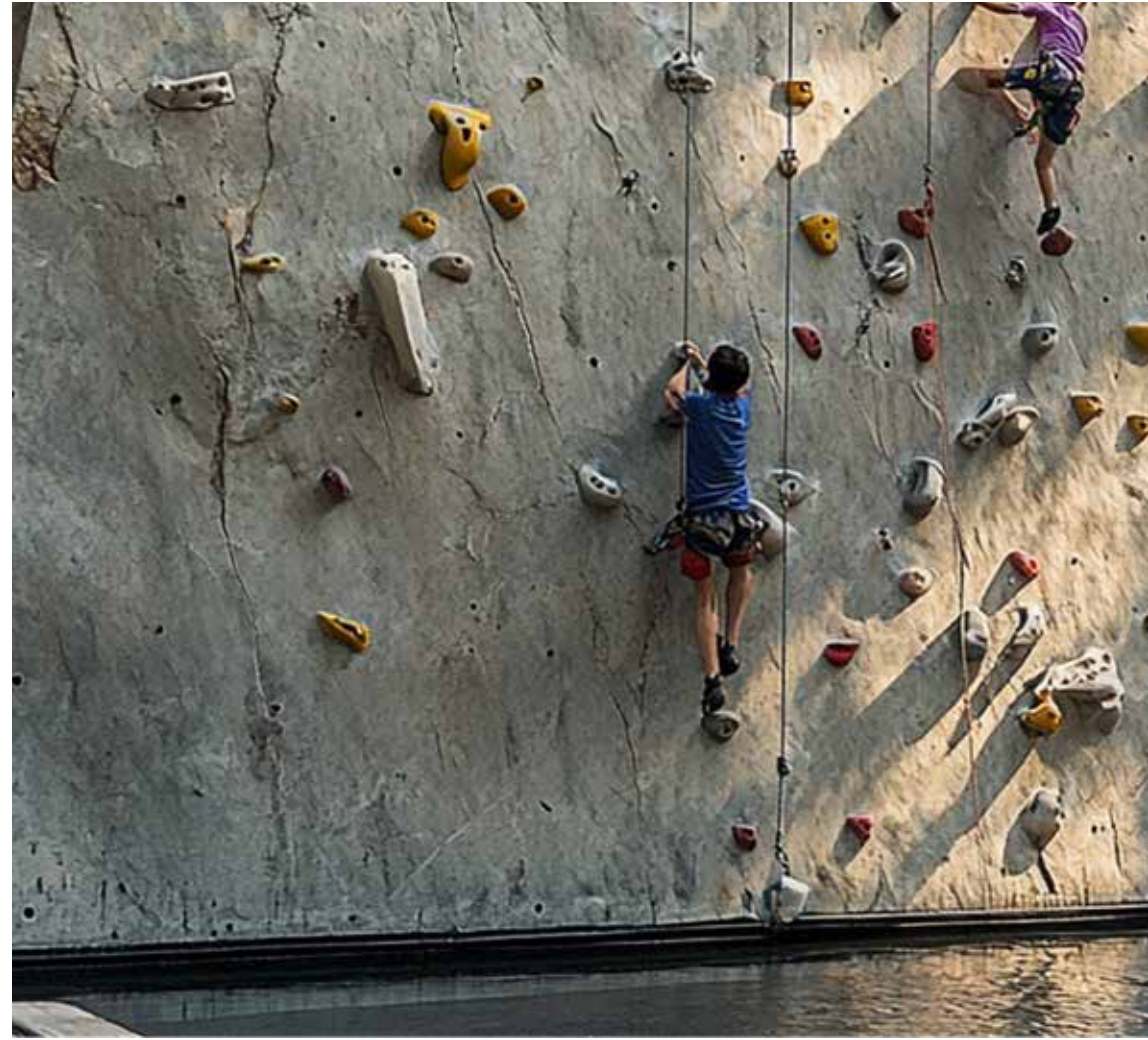

GREEN VEIN AMENITIES

HEALTH & ACTIVITY

WALL CLIMBING

Where each ascent leads to an exhilarating splash into refreshing waters below. Feel the thrill of scaling our vertical challenge, knowing the water awaits to cushion your descent.

DAMAC
RIVERSIDE
VIEWS