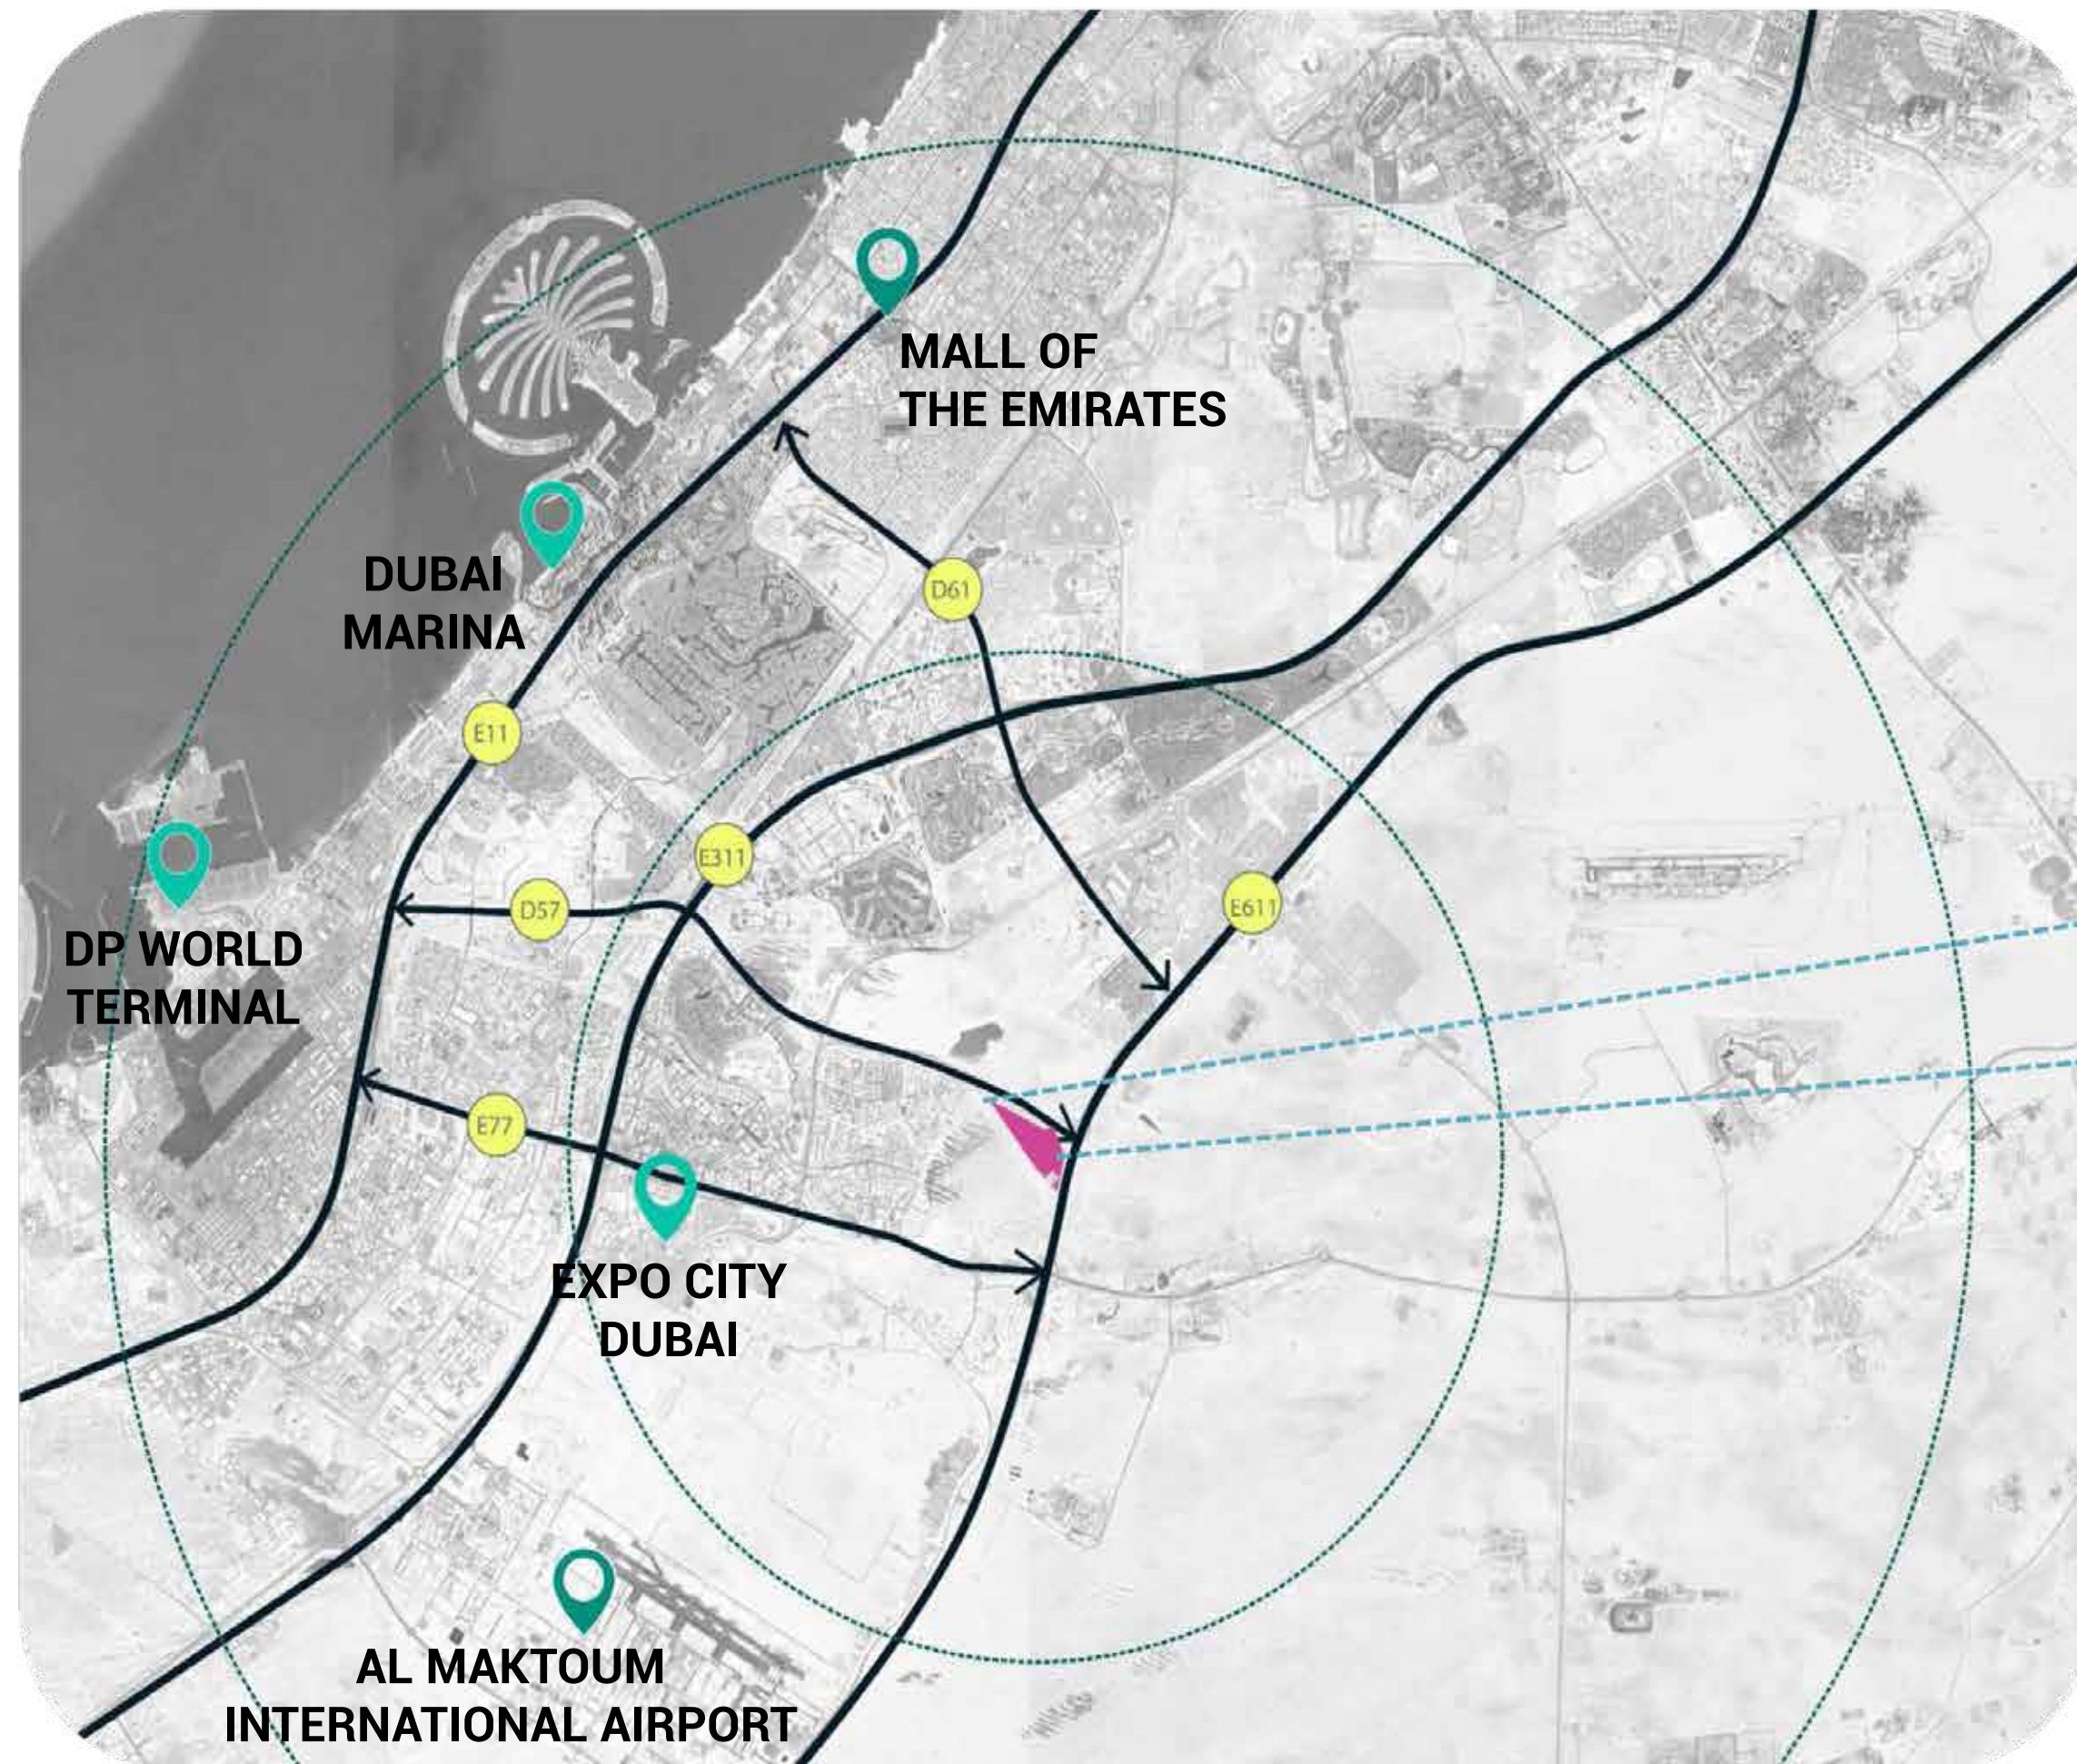

DAMAC

RIVERSIDE

VIEWS

INSPIRATION

DAMAC
RIVERSIDE
VIEWS

CONNECTING...

LOCATION

RIVERSIDE, DUBAI, UAE

DAMAC

RIVERSIDE

VIEWS

EXPO 2020
16 MINUTES

METRO
15 MINUTES

AIRPORT
12 MINUTES

DAMAC MALL
9 MINUTES

DAMAC