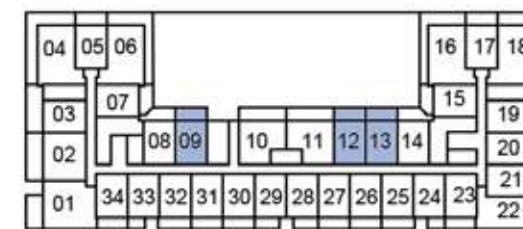

INTERIORS LIVING

DAMAC
RIVERSIDE
VIEWS

INTERIORS DINING

DAMAC
RIVERSIDE
VIEWS

INTERIORS BEDROOM

DAMAC
RIVERSIDE
VIEWS

INTERIORS ENSUITE

DAMAC
RIVERSIDE
VIEWS

FLOOR PLANS

1 BEDROOMS

Total Saleable Area:
AVG: 73.00 SQ M / 785.77 SQ FT

1BR - TYPE A3

LEVEL 1

DAMAC
RIVERSIDE
VIEWS

FLOOR PLANS

2 BEDROOMS