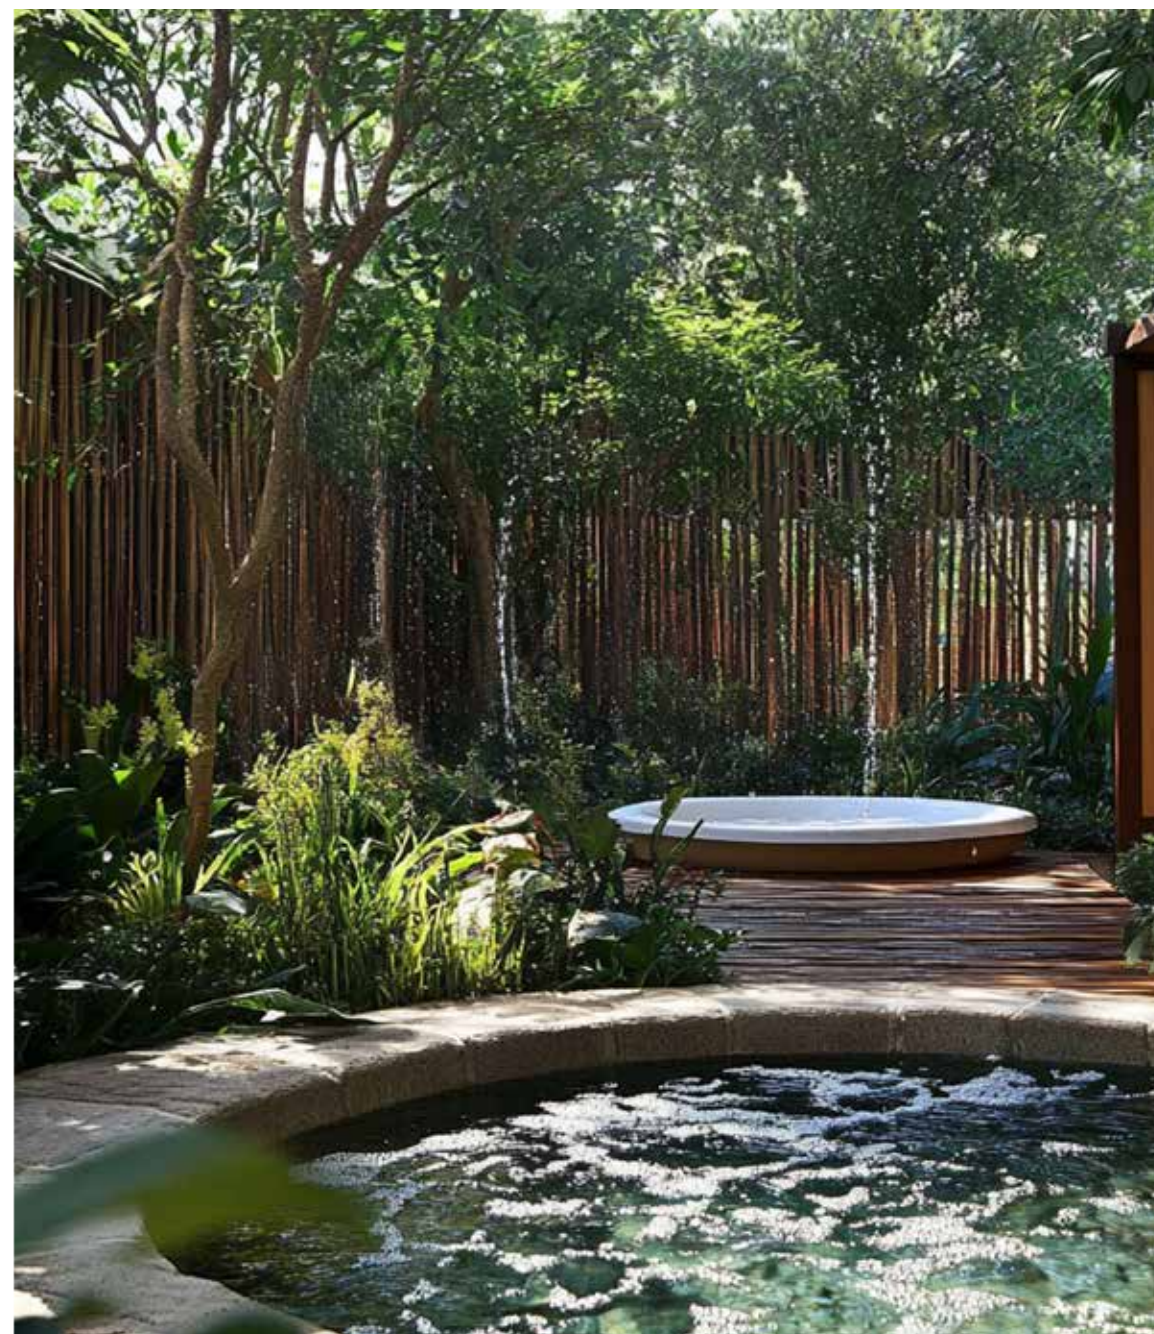

GREEN VEIN AMENITIES

HEALTH & ACTIVITY

ZEN SPA

Experience serenity at our Zen Spa in Dubai, a tranquil escape offering rejuvenating massages, holistic treatments, and peaceful meditation sessions.

DAMAC
RIVERSIDE
VIEWS